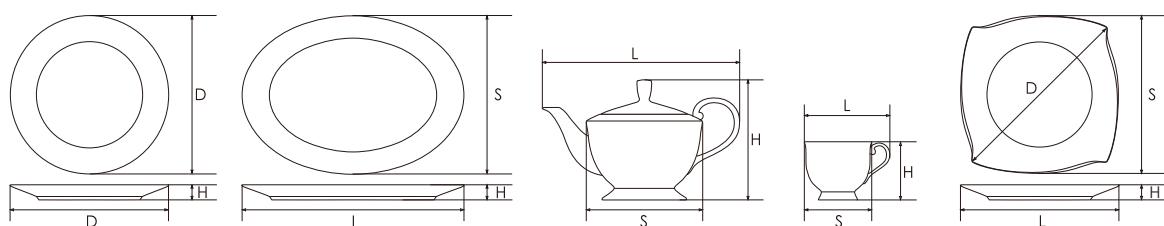

Other instructions

- Vases or interior items should be placed in a stable position.
- Please be careful not to scrape the surface too hard with a knife, as this will create scars (knife marks) on the surface that cannot be removed.
- Please do not place parts of the bone china without glaze in contact with vinegar for an extended period of time, as this will damage the body.

Note for special glazes

- Special glazes, such as reactive glazes, color glazes and matte glazes, are applied on some products.
- As the glazes are sprayed one by one, variations in color are to be expected, and each piece is subtly one of a kind. Please enjoy the uniqueness of the individual pieces.
- It will be more difficult to clean off the stain if you leave it for too long. Please try to clean immediately after use.
- For better storage, it is recommended to have a sheet of paper in between plates to prevent scratches caused by rubbing.

Please note

- Specification may change without prior notice.
- Dimensions in this catalogue may differ slightly from dimensions of actual product.
- Color and shape of the actual product may differ from the color and shape pictured in catalogue, due to printing limitations.

L: Long Length   H: Height
S: Short Length   D: Diameter
Mentioned capacity(cc) is full.