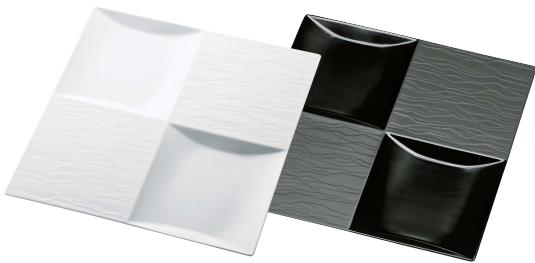

51300-5524
27cm SQUARE 4 DIVIDED TRAY
L266 • S266 • H17mm

58045-OC5524
27cm SQUARE 4 DIVIDED TRAY
L266 • S266 • H17mm
<Black Matte&Shiny>