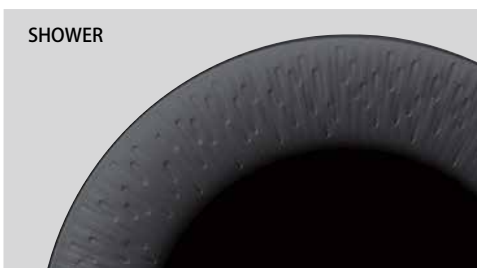

Matte&Shiny

With chic monotone colors sprayed on bone china surface, the collection is perfect for the chef's signature dishes. A combination of smooth matte glaze and bright shiny glaze creates impressive negative space, which will maximize the charm and beauty of the food.

28cm PLATE "FOREST"
D280mm/H22mm
Black 58081-5853
White 58082-5853

28cm PLATE "SHOWER"
D279mm/H22mm
Black 58087-5852
White 58088-5852

29cm DEEP PLATE
D291mm/H56mm
Black 58087-5948
White 58088-5948
Gray 58089-5948

25cm DEEP PLATE
D253mm/H52mm
Black 58087-5940
White 58088-5940
Gray 58089-5940

SWIRL

HORIZON

RUSTIC

FOREST

SHOWER