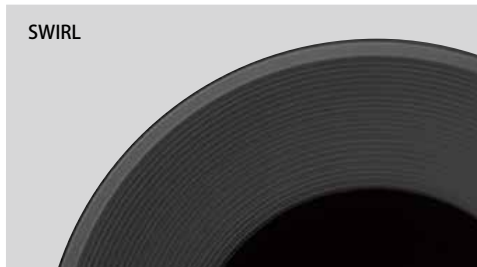

28cm PLATE "FOREST"
D280mm/H22mm
Black 58081-5853
White 58082-5853

28cm PLATE "SHOWER"
D279mm/H22mm
Black 58087-5852
White 58088-5852

29cm DEEP PLATE
D291mm/H56mm
Black 58087-5948
White 58088-5948
Gray 58089-5948

25cm DEEP PLATE
D253mm/H52mm
Black 58087-5940
White 58088-5940
Gray 58089-5940

SWIRL

HORIZON

RUSTIC

FOREST

SHOWER