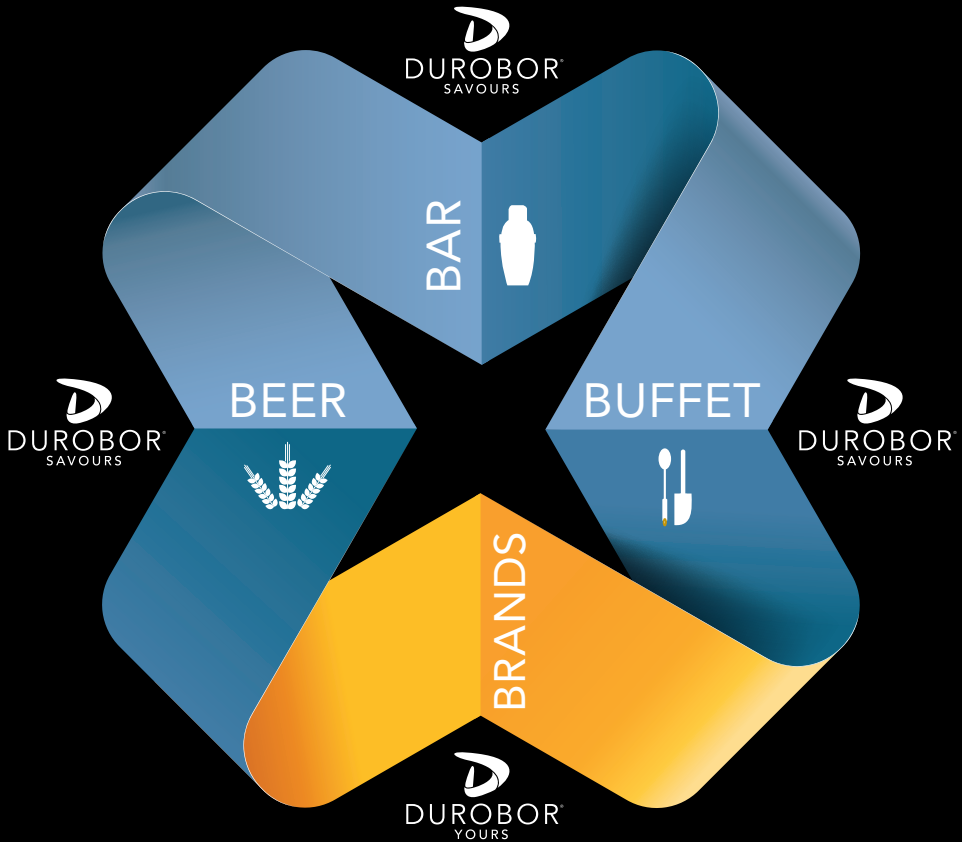

Long lasting & more resistant products

The specific burn off system of Durobor® gives all the resistance to the part of the glass where most abuse occurs: the rim.

The bead obtained by the cutting process of Durobor® reduces substantially the risk of breakage at the edge.

Stronger rim

Heavy base & bubble

The Bubble in the heavy base: a distinctive symbol of the brand.

Durobor® is recognised around the world for its products specially designed to meet the expectations of its 4 pillar-products: