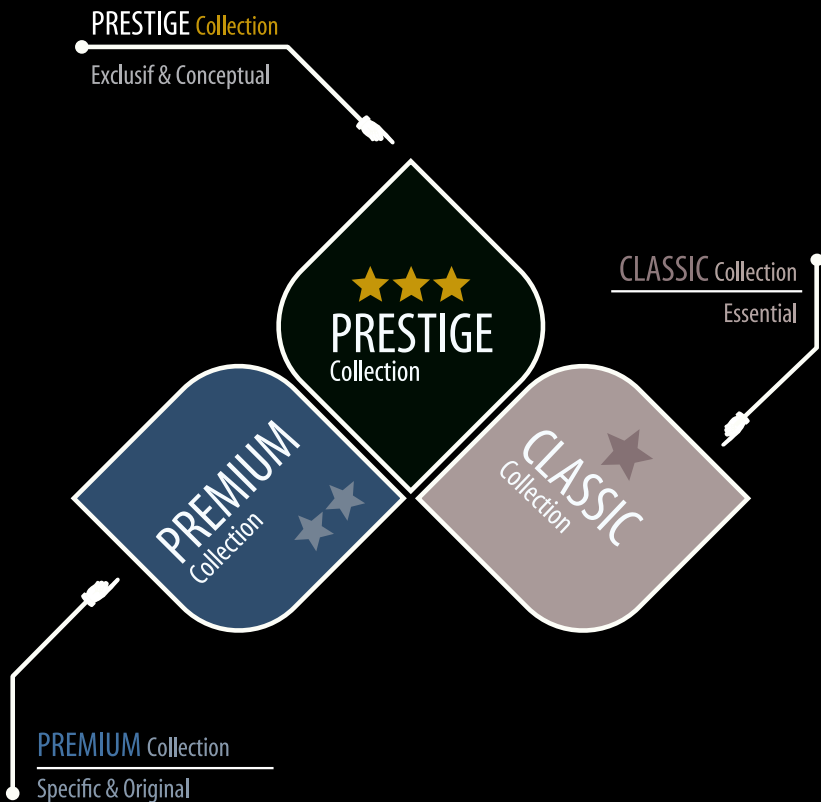

N° STOCK ITEM MOQ REQUESTED CL/OZ UK Ø	Item reference Product availability Capacity in cl / oz uk Diameters Diameters are expressed in millimetres The first is the brim diameter The second is the largest diameter of the glass
H BOX OF	Height is expressed in millimetres Type and number of glasses in the packaging K 06 Number of items in the box Box model: Kxx: brown box without printing Sxx: full color printed box Pxx: one color printed on white box Lxx: brown box with full color printed sleeve
Gauge on request	Lining The first capacity corresponds to the minimum lined capacity of the item The second capacity corresponds to the maximum lined capacity of the item The affixing of the CE marking on Durobor® glassware must be requested by the customer and is governed by ISO 3951-2:2013 and directive 2004/22/EC on measuring instruments. Durobor® also offers the possibility to affix a single non-certified marking.