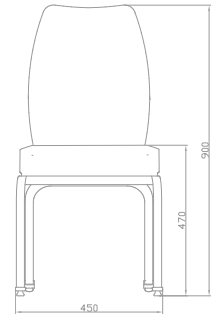

Select model 8 sandalyeye kadar istiflenebilir.

Select model can be stackable up to 8 chairs.

SELECT

SELECT

5 Farklı sırt tipi...
5 Different back types...

BSY 3038

BSY 3038

SELECT