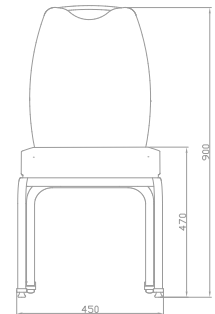

Select model 8 sandalyeye kadar istiflenebilir.

Select model can be stackable up to 8 chairs.

SELECT

SELECT

5 Farklı sırt tipi...
5 Different back types...

BSY 3038

BSY 3038

SELECT