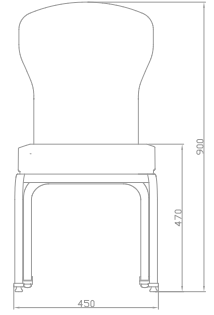

BSY 3030

90 47 47 8 45 8 648 pcs