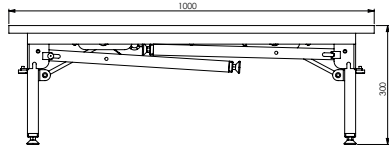

KLASİK PODYUM STAGE CLASSIC

PDY 112
Laminat Parke
Laminated Parquet

PDY 122
Halı / Carpet

PDY 131
PVC / PVC Cover

PDY 112

100x100x30/60 cm
Laminat Parke + PVC
Laminated Parquet + PVC

Model Model	Code Kod	Ölçüler Dimensions(cm)	Üst Panel Top Panel
Classic	PDY 112	100x100x30/60	Laminat Parke+PVC / Laminated Parquet+PVC
Classic	PDY 122	100x100x30/60	Halı+Alüminyum / Carpet+Aluminium
Classic	PDY 131	100x100x30/60	Mineflo+Alüminyum / Mineflo Cover+Aluminium
Classic	PDY 132	100x100x30/60	Mineflo+PVC / Mineflo Cover+PVC