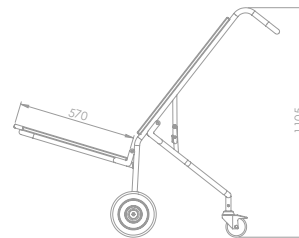

BST 312

128x64x110cm
40x64x125cm (closed / kapalı)
Taşıma kapasitesi 8 adet (Select model)
Epoksi boyalı
Katlanabilir
Capacity 8 chairs (for select model).
Epoxy painted
Foldable