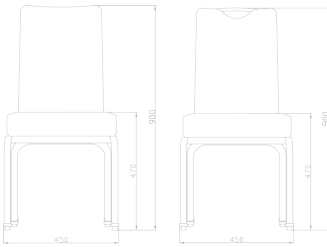

SELECT

Tüm modellere kolçak takılabilir.

Arms available on all models.