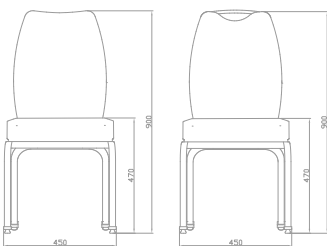

SELECT

Tüm modellere kolçak takılabilir.

Arms available on all models.