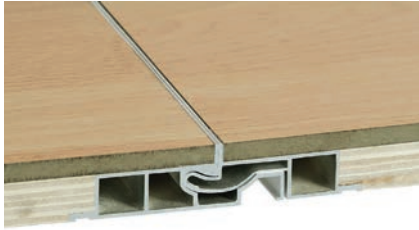

DANS PİSTİ TAŞIMA ARABASI

DANCE FLOOR TRANSPORT TROLLEY

Dans pisti taşımak için tasarlanmıştır.
Kapasite 23 panel.

Designed to transport dance floors. Capacity 23 panels.