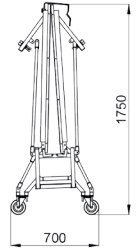

KATLANABİLİR PODYUM STAGE WINGY