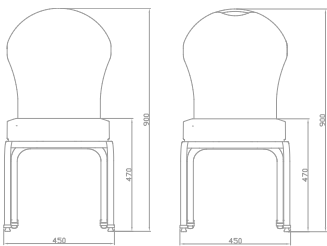

SELECT

Tüm modellere kolçak takılabilir.

Arms available on all models.

BSY 3032