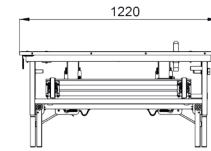

KATLANABİLİR PODYUM STAGE WINGY