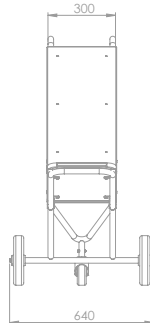

BST 312

128x64x110cm
40x64x125cm (closed / kapalı)
Taşıma kapasitesi 8 adet (Select model)
Epoksi boyalı
Katlanabilir
Capacity 8 chairs (for select model).
Epoxy painted
Foldable