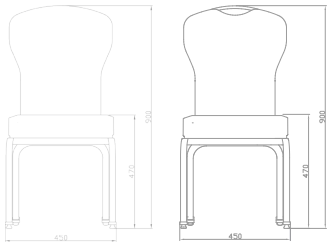

BSY 3030

SELECT

Tüm modellere kolçak takılabilir.

Arms available on all models.