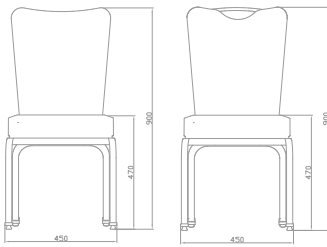

BSY 3034

BSY 3036