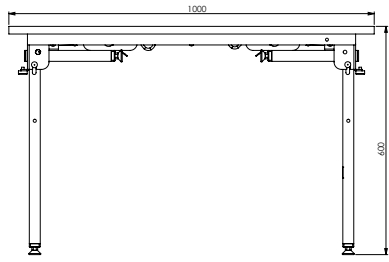

KLASİK PODYUM STAGE CLASSIC

PDY 112
Laminat Parke
Laminated Parquet

PDY 122
Halı / Carpet

PDY 131
PVC / PVC Cover

PDY 112

100x100x30/60 cm
Laminat Parke + PVC
Laminated Parquet + PVC

Model Model	Code Kod	Ölçüler Dimensions(cm)	Üst Panel Top Panel
Classic	PDY 112	100x100x30/60	Laminat Parke+PVC / Laminated Parquet+PVC
Classic	PDY 122	100x100x30/60	Halı+Alüminyum / Carpet+Aluminium
Classic	PDY 131	100x100x30/60	Mineflo+Alüminyum / Mineflo Cover+Aluminium
Classic	PDY 132	100x100x30/60	Mineflo+PVC / Mineflo Cover+PVC