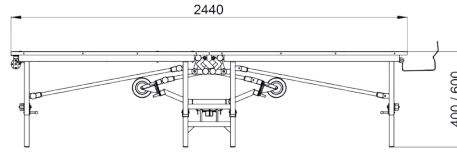

KATLANABİLİR PODYUM STAGE WINGY