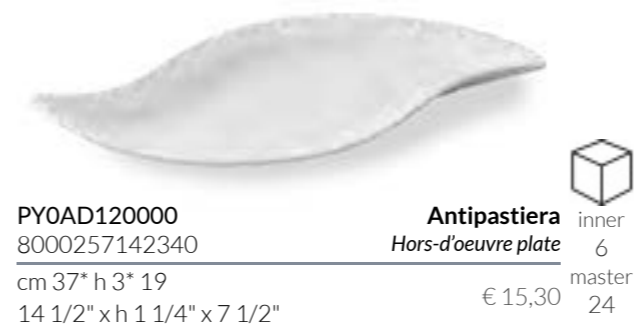

PY0AD110000
8000257142333

Antipastiera
Hors-d'oeuvre plate

cm 27,5* h 2,5* 14
10 3/4" x h 1" x 5 1/2"

inner 6
master 36

€ 8,50