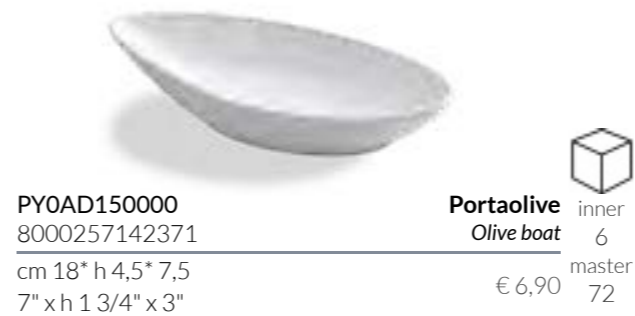

# PARTY

una serie unica di accessori in porcellana bianca

a unique series of accessories in white porcelain

**PY0AD150000**  
8000257142371

**Portaolive**  
Olive boat

cm 18\* h 4,5\* 7,5  
7" x h 1 3/4" x 3"